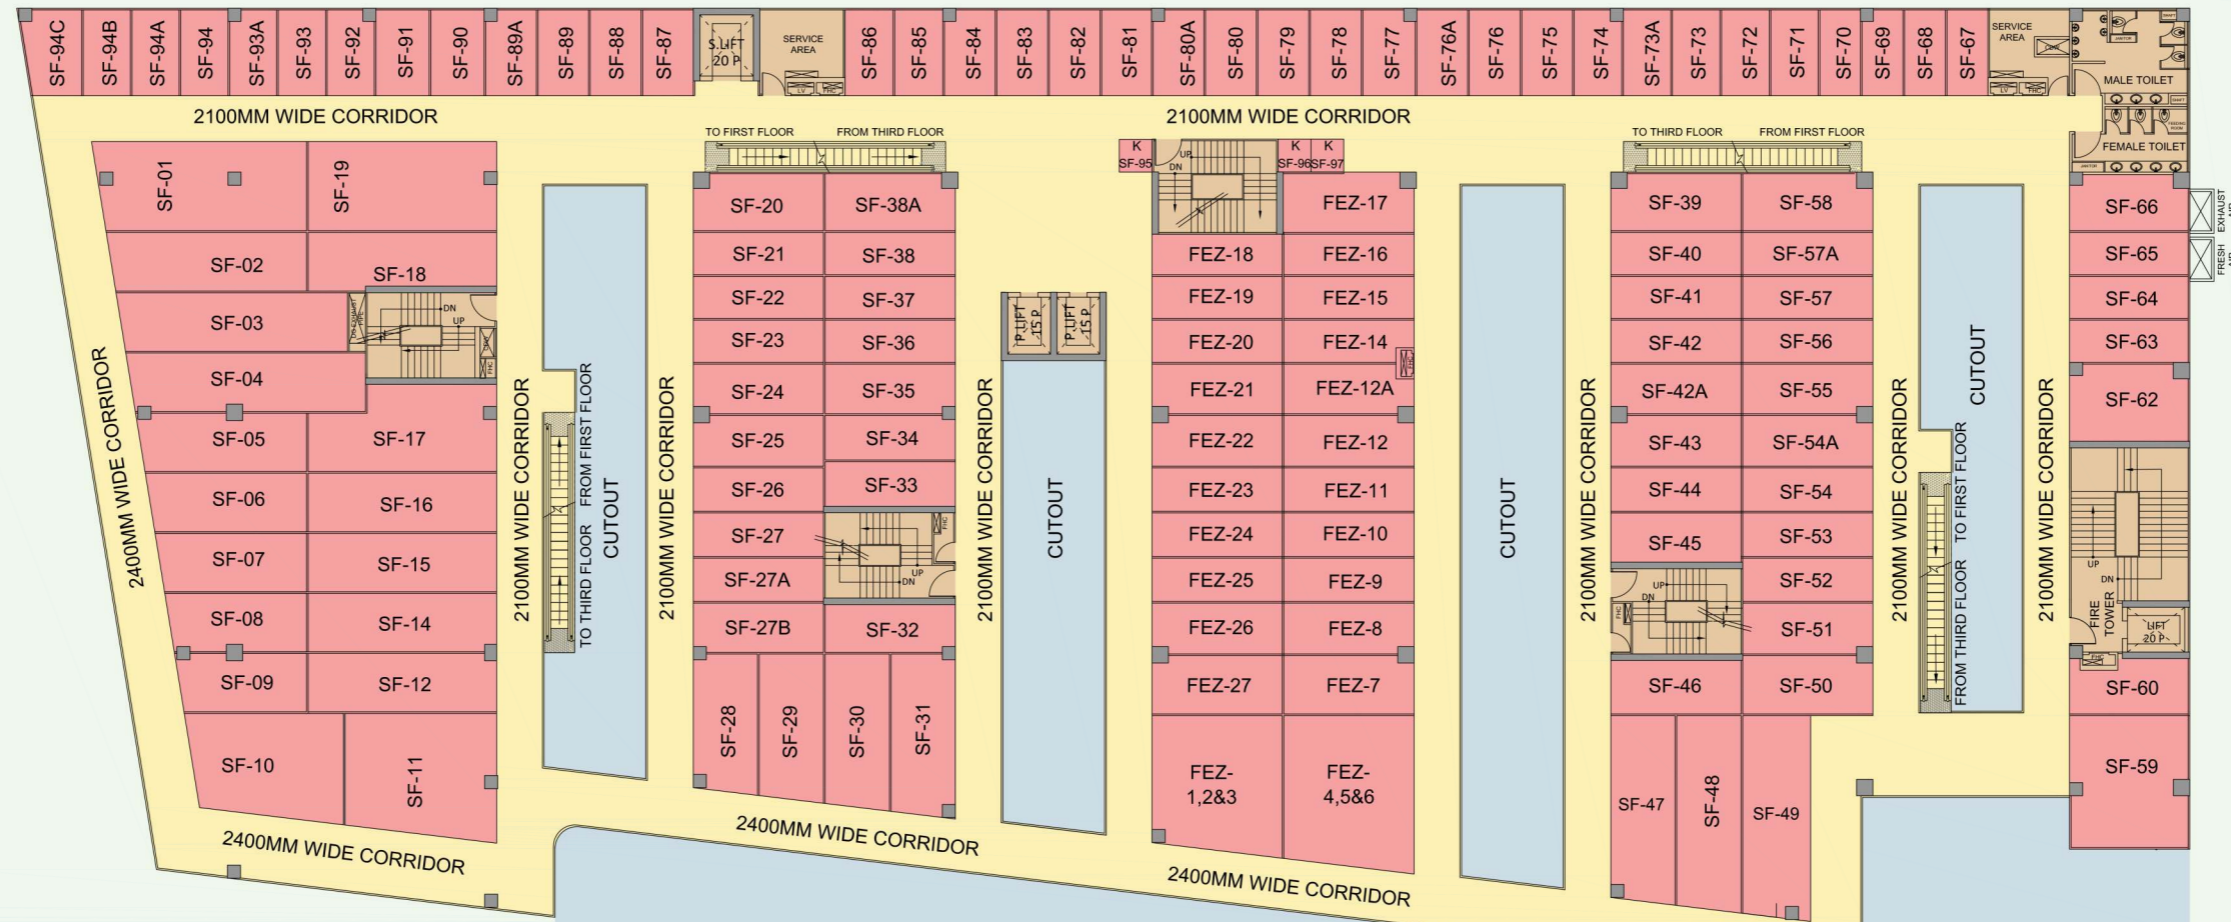

SAYA
SECTOR-131
JAYPEE WISH TOWN, NOIDA

Artistic Impression

Air-Conditioned Food Court

Ground & 3rd Floor

Artistic Impression

SAYA
SECTOR-131
JAYPEE WISH TOWN NOIDA

THE LOCATION

SAYA
SECTOR-131
JAYPEE WISH TOWN, NOIDA

LOWER GROUND FLOOR PLAN

SAYA
SECTOR-131
 JAYPEE WISH TOWN, NOIDA

GROUND FLOOR PLAN

SAYA
SECTOR-131
 JAYPEE WISH TOWN, NOIDA

FIRST FLOOR PLAN

SAYA
SECTOR-131
 JAYPEE WISH TOWN, NOIDA

SECOND FLOOR PLAN

SAYA
SECTOR-131
 JAYPEE WISH TOWN, NOIDA

THIRD FLOOR PLAN

SAYA
SECTOR-131
 JAYPEE WISH TOWN, NOIDA