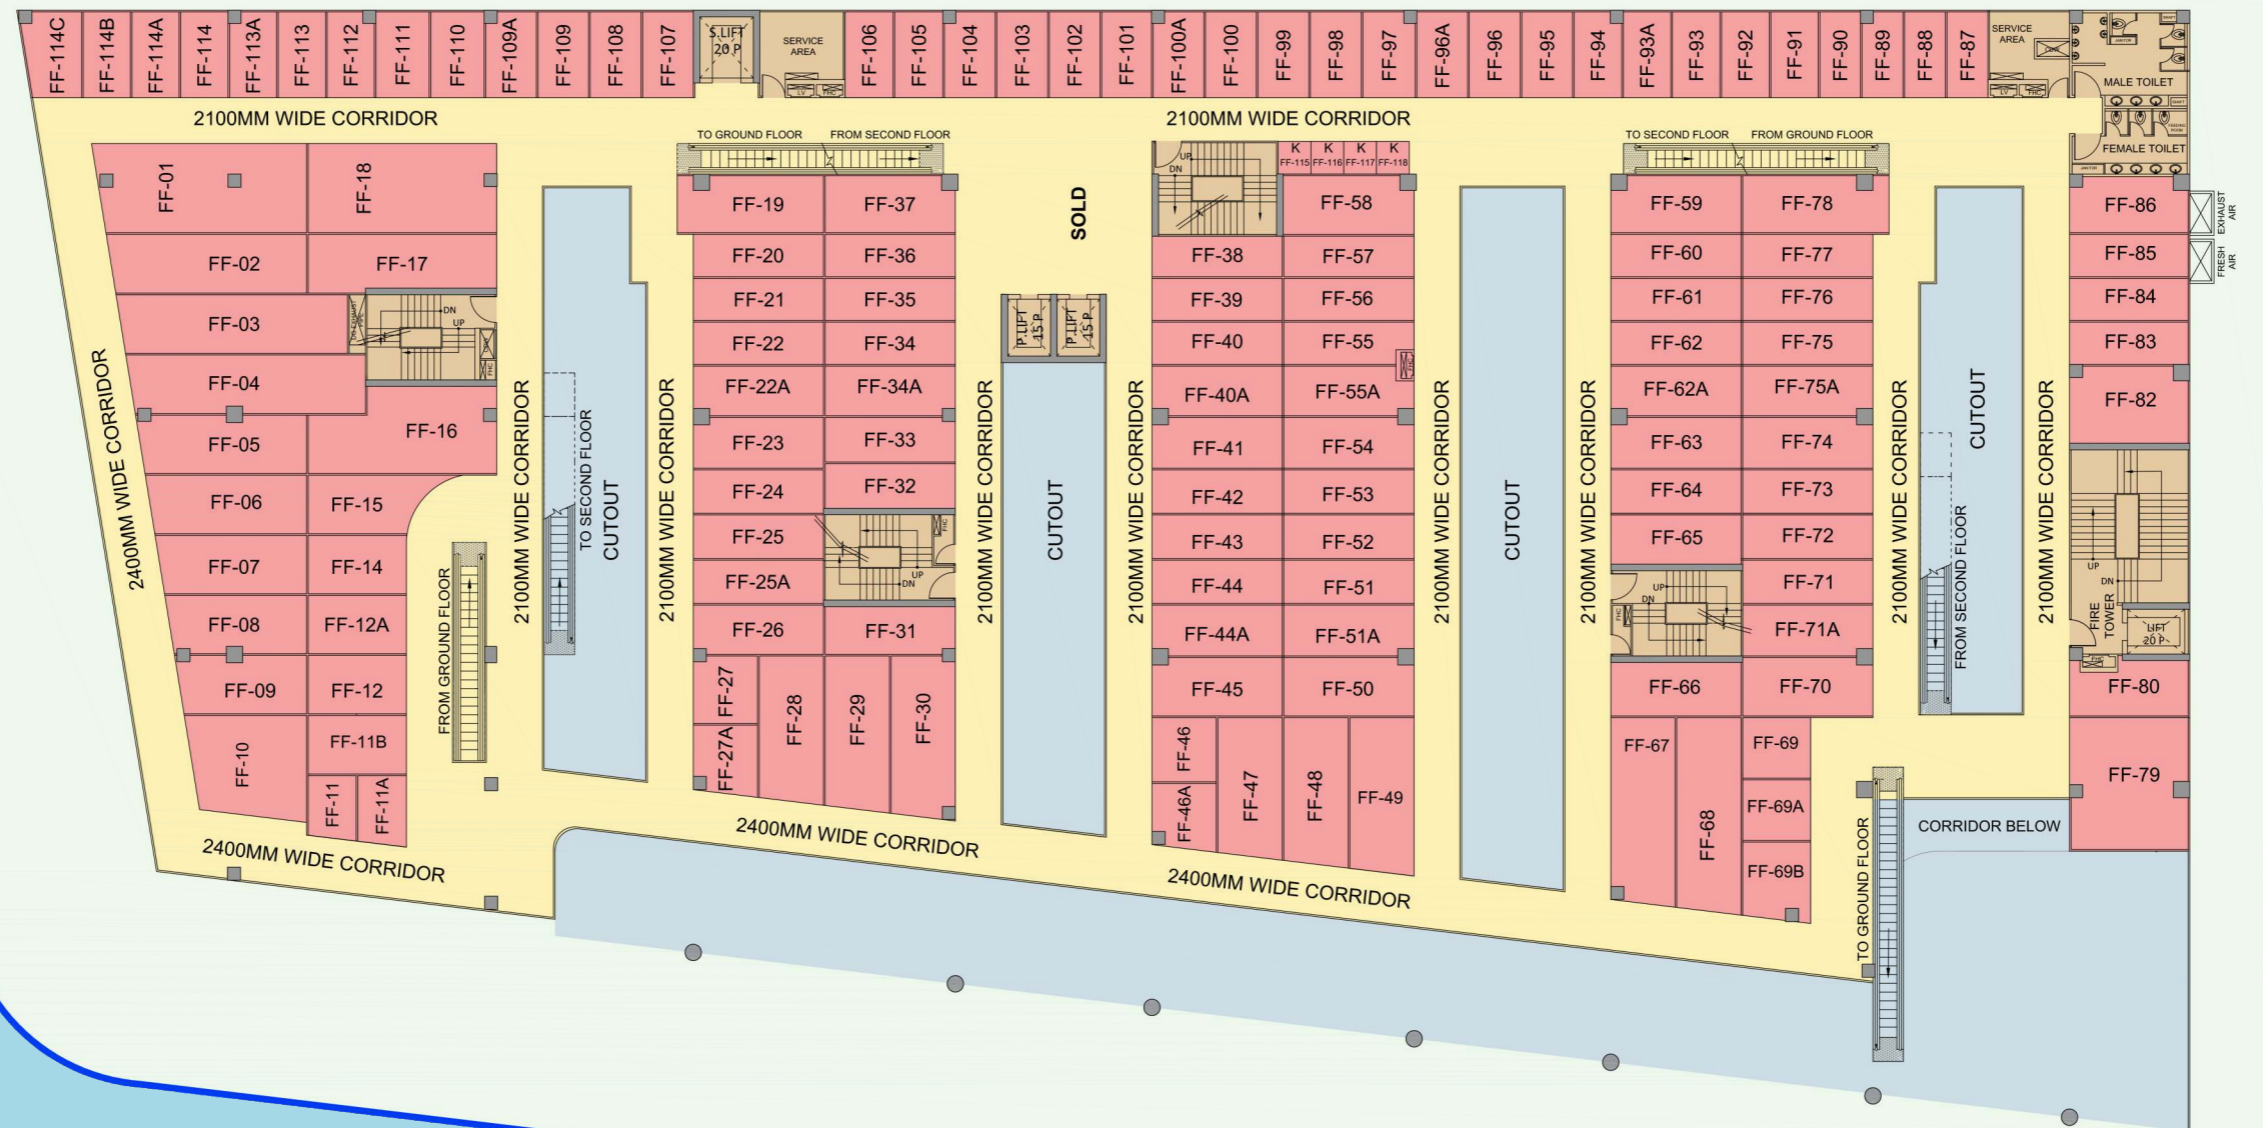

www.sayahomes.com

THE ULTIMATE
SHOPPING
DESTINATION
COMING SOON...

SAYA SECTOR-131

JAYPEE WISH TOWN, NOIDA

Front Elevation

Artistic Impression

SAYA
SECTOR-131
JAYPEE WISH TOWN, NOIDA

Plaza Area

SAYA
SECTOR-131
JAYPEE WISH TOWN, NOIDA

Artistic Impression

Air-Conditioned Food Court

Ground & 3rd Floor

Artistic Impression

SAYA
SECTOR-131
JAYPEE WISH TOWN NOIDA

THE LOCATION

SAYA
SECTOR-131
JAYPEE WISH TOWN, NOIDA

LOWER GROUND FLOOR PLAN

SAYA
SECTOR-131
 JAYPEE WISH TOWN, NOIDA

GROUND FLOOR PLAN

SAYA
SECTOR-131
 JAYPEE WISH TOWN, NOIDA

FIRST FLOOR PLAN

SAYA
SECTOR-131
 JAYPEE WISH TOWN, NOIDA

SECOND FLOOR PLAN

SAYA
SECTOR-131
 JAYPEE WISH TOWN, NOIDA

THIRD FLOOR PLAN

SAYA
SECTOR-131
 JAYPEE WISH TOWN, NOIDA