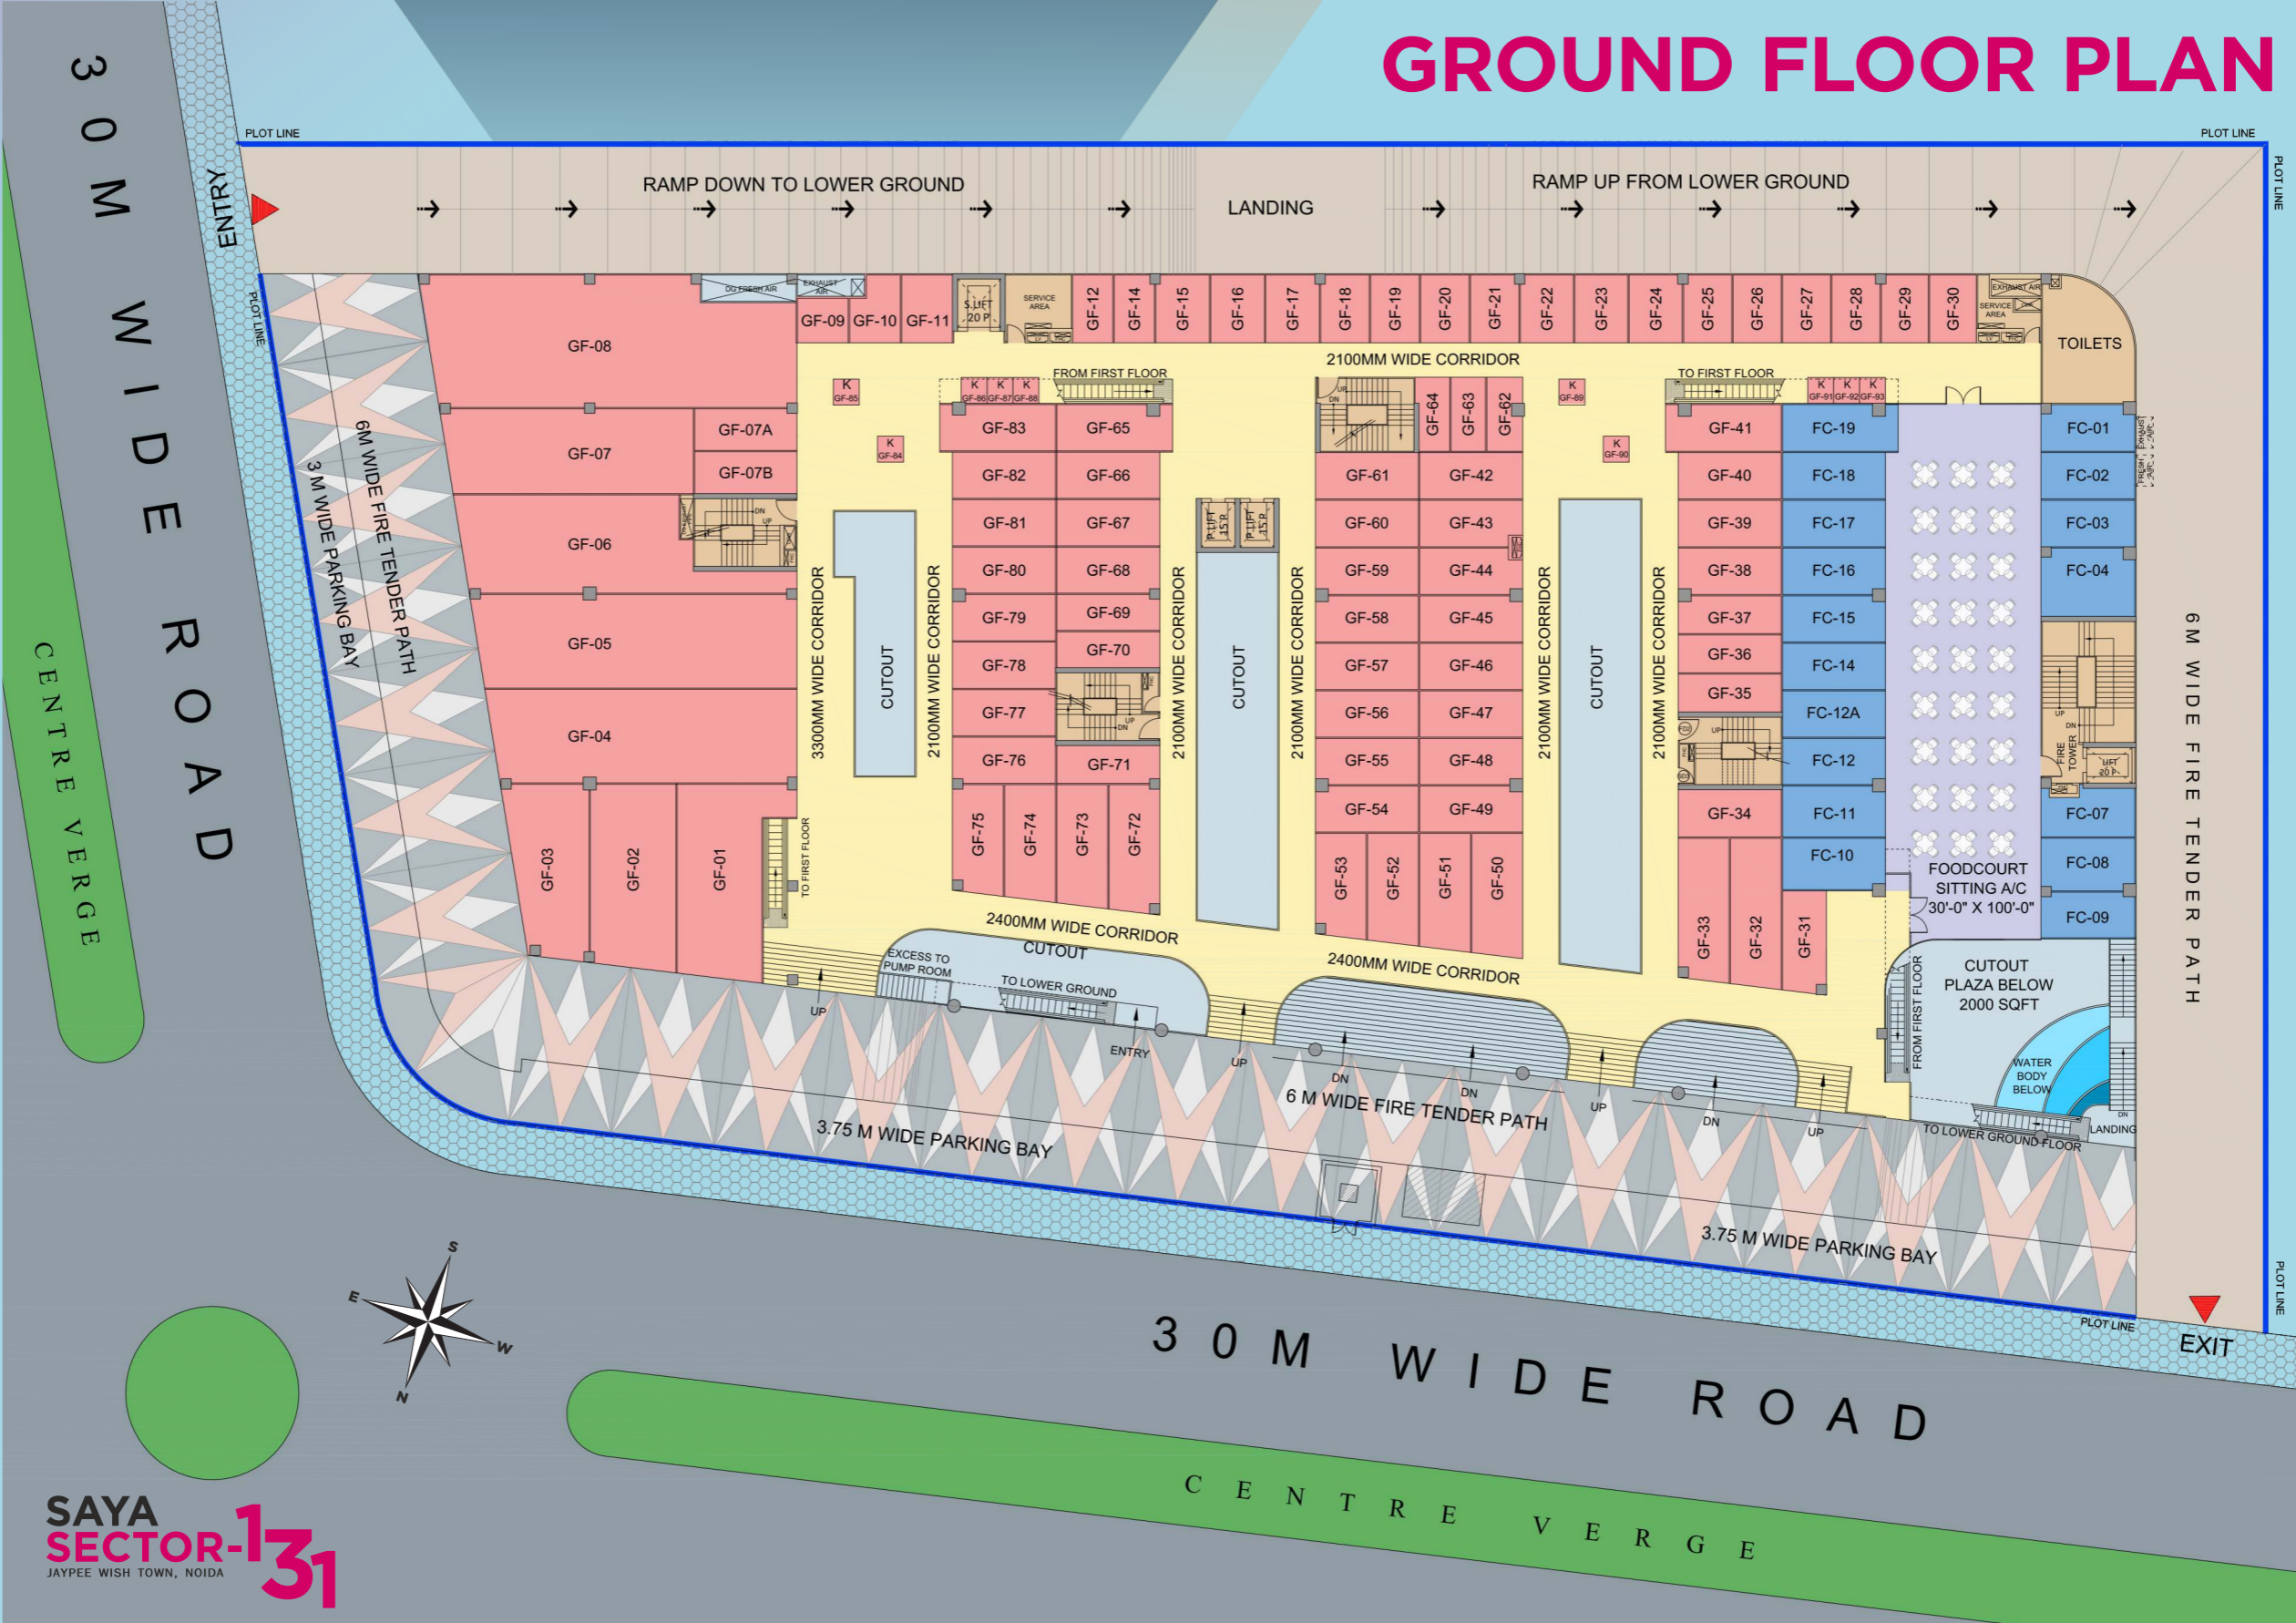

Villas Facing View

Artistic Impression

SAYA
SECTOR-131
JAYPEE WISH TOWN, NOIDA

Terrace Restro-Bars

Golf View Dining

SAGER RATNA

ADJON

BTE

SAYA
SECTOR-131
JAYPEE WISH TOWN, NOIDA

Artistic Impression

Air-Conditioned Food Court

Ground & 3rd Floor

Artistic Impression

SAYA
SECTOR-131
JAYPEE WISH TOWN NOIDA

THE LOCATION

SAYA
SECTOR-131
JAYPEE WISH TOWN, NOIDA

LOWER GROUND FLOOR PLAN

SAYA
SECTOR-131
 JAYPEE WISH TOWN, NOIDA

GROUND FLOOR PLAN

SAYA
SECTOR-131
 JAYPEE WISH TOWN, NOIDA

FIRST FLOOR PLAN

SAYA
SECTOR-131
 JAYPEE WISH TOWN, NOIDA

SECOND FLOOR PLAN

SAYA
SECTOR-131
 JAYPEE WISH TOWN, NOIDA

THIRD FLOOR PLAN

SAYA
SECTOR-131
 JAYPEE WISH TOWN, NOIDA